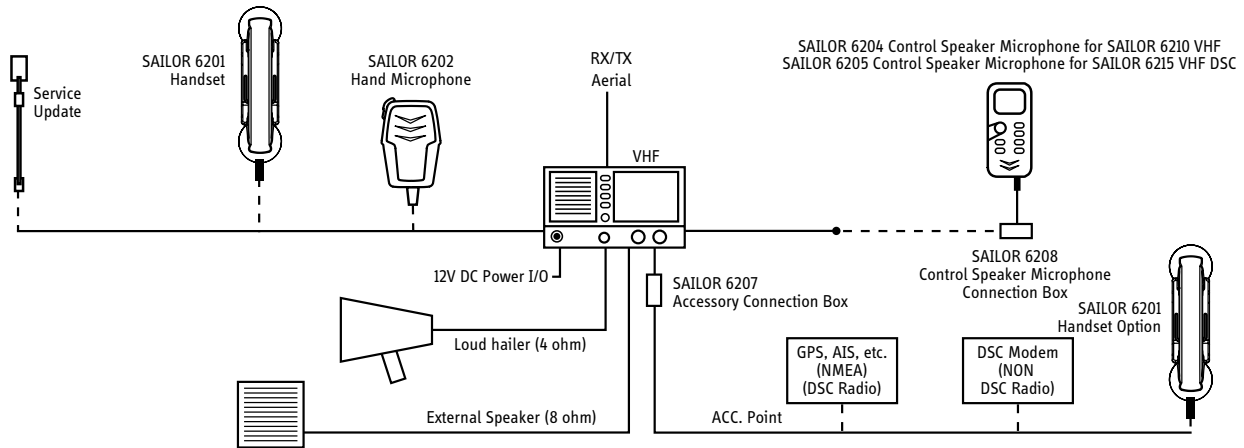

SAILOR® 6210 VHF & 6215 VHF DSC CLASS D

Get a trusted SAILOR on board