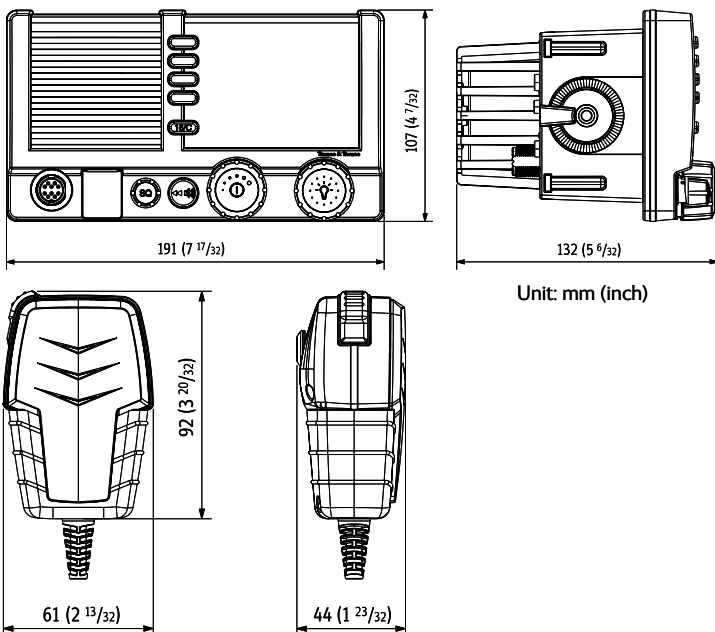

INSTALLATION

	SAILOR 6210 VHF	SAILOR 6215 VHF DSC Class D
Bracket and flush mounting installation	X	X
Waterproof rating all over including Hand Microphones and Control Speaker Microphones	IPx8 & IPx6	IPx8 & IPx6
Approval	R&TTE & Canadian	R&TTE